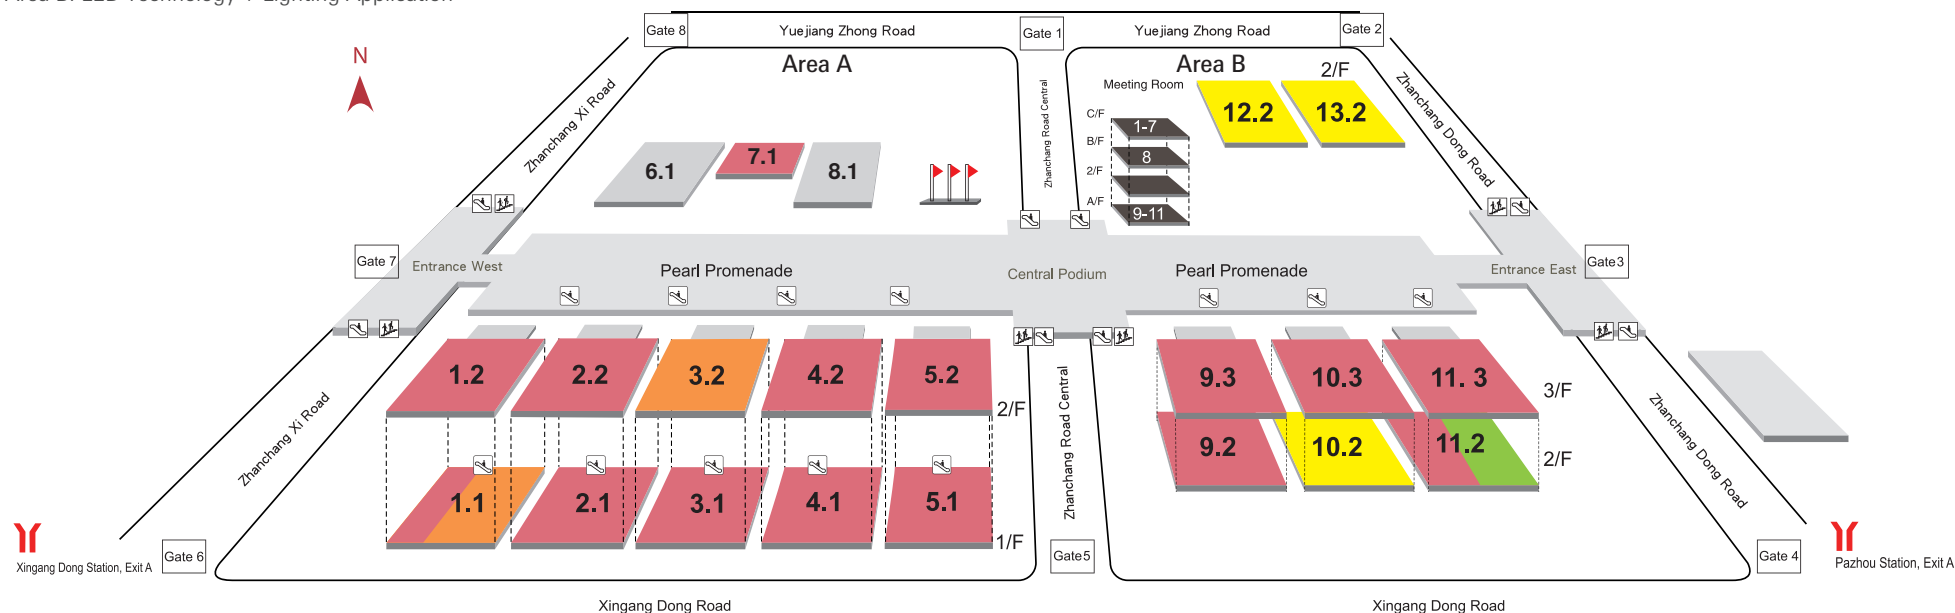

## 2019 Hall overview plan

Comprehensive product range

Area A: Equipment & Component + Lighting Application

Area B: LED Technology + Lighting Application

### Area A